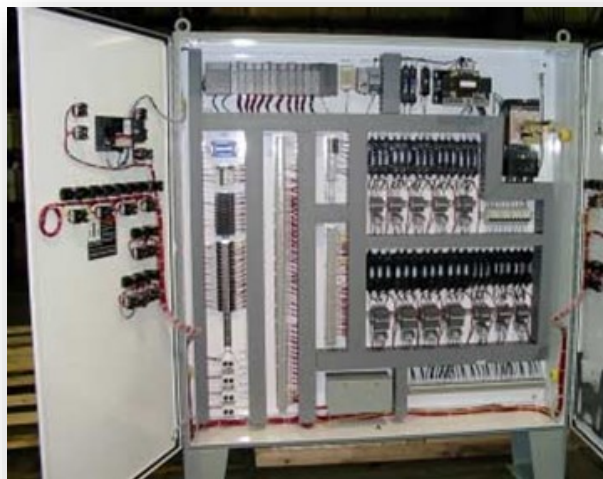

Reasons to Consider a Control Upgrade Include:

- Eliminate downtime due to hardware obsolescence and lack of availability of replacement parts
- Higher speed and more reliable communication between a new PLC and operator interface
- LCD touch screen display provides operator friendly, easy to use status and control information
- Ideal opportunity to add customized program control, such as D.O. control, T.S.S., nitrate monitoring and more

Aqua-Aerobic Systems has many types of PLCs and HMIs installed at our plants historically. Two of the most common types we have provided are the Allen-Bradley SLC series of PLCs and Panelview operator interfaces, and the Koyo (Direct Logic) PLCs with various types of operator interfaces.

The current standard control system Aqua-Aerobic Systems recommends is the Allen-Bradley Logix Series PLC, pictured below mounted in a stainless steel enclosure. The standard operator interface (not shown) is the A-B Panelview Plus 6 Model 700.

As noted above, many of the PLCs and operator interfaces that were supplied are now obsolete. A list of obsolete PLCs and HMIs is presented below.